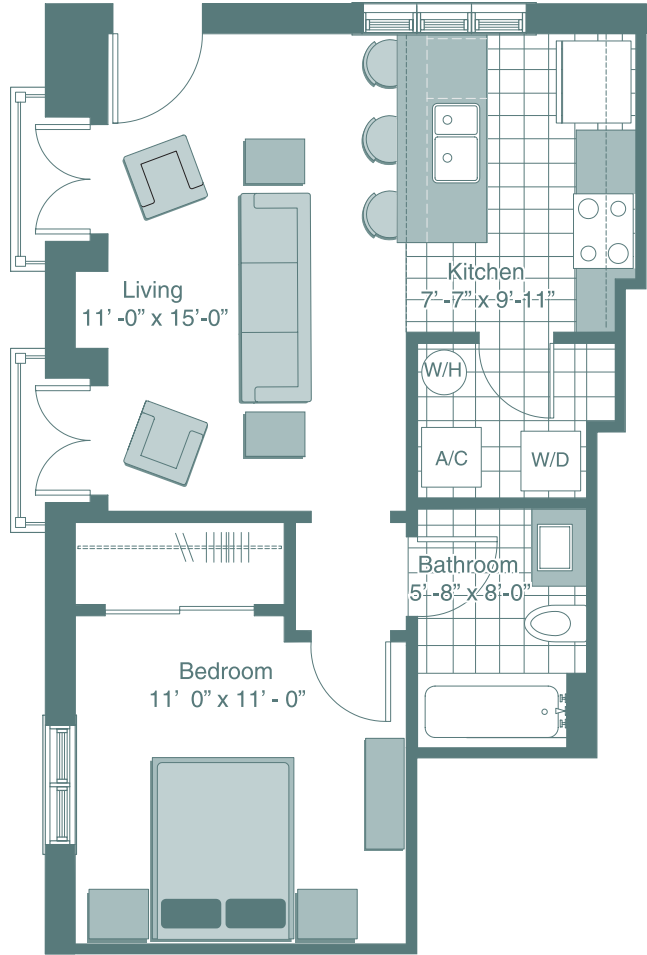

FELDSPAR

1 BEDROOM / 1 BATH

520 N. Orange Avenue, Sarasota, Florida 34236
941-365-4047 | CitrusSquare.com

Unit dimensions and balconies may vary depending on location within the building. See plat and condominium documents for specific unit measurements and balcony locations/dimensions. Living, dining and bedroom ceilings in most units are 10 feet. See plans and specifications for ceiling heights throughout each unit.