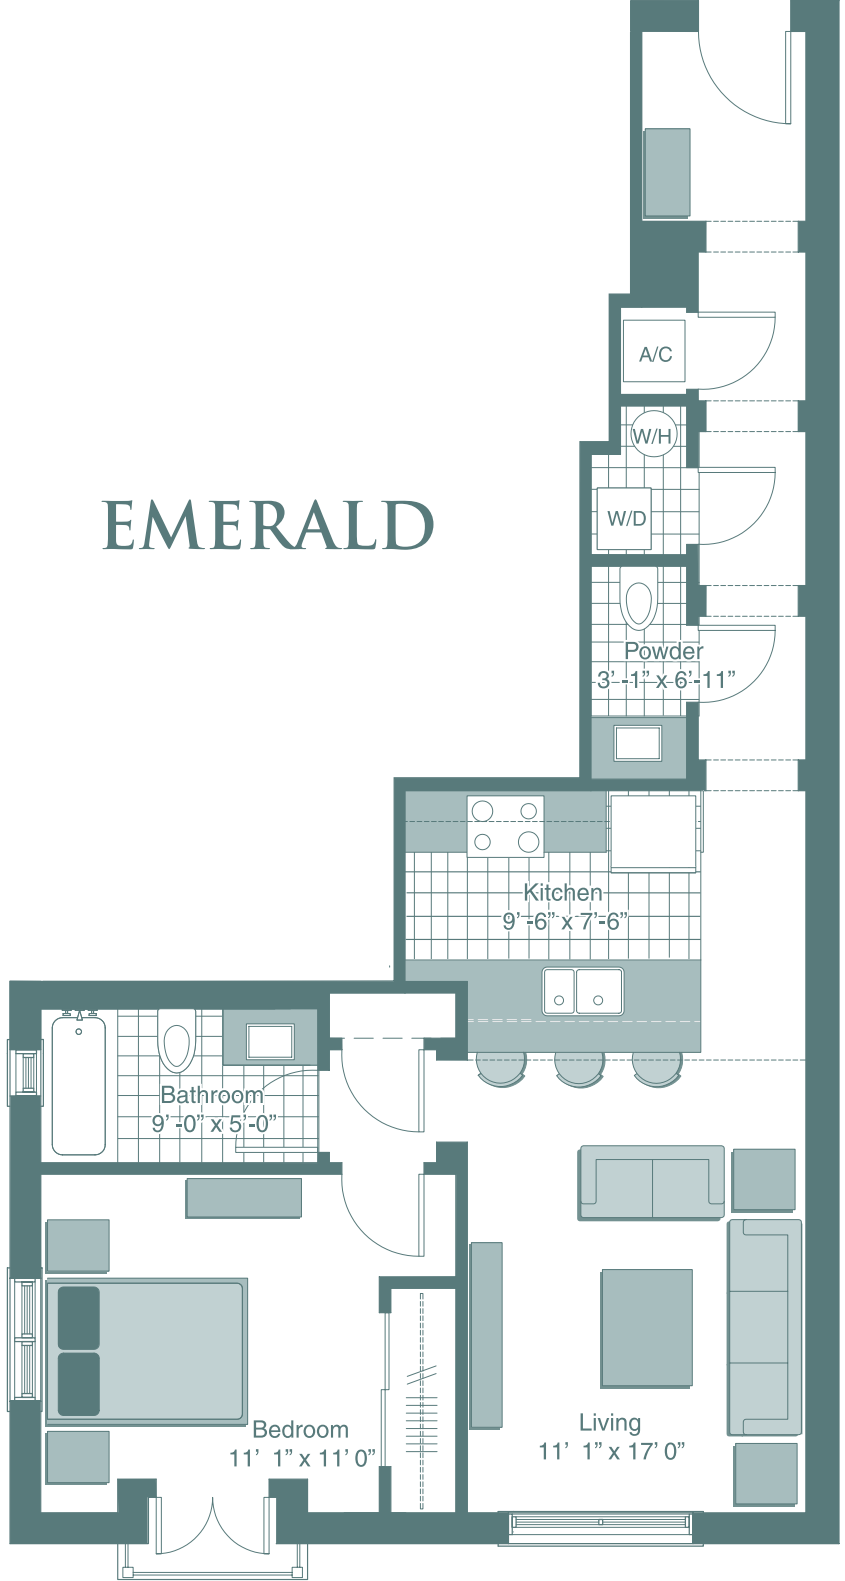

EMERALD

Unit dimensions and balconies may vary depending on location within the building. See plat and condominium documents for specific unit measurements and balcony locations/dimensions. Living, dining and bedroom ceilings in most units are 10 feet.